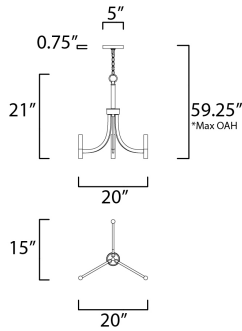

*max overall height

MEASUREMENTS

- DIMENSION : 20" W x 21" H
- MAX OAH : 59.25" OAH
- CANOPY : 5" W x 0.75" H x 5" L
- HANGING WEIGHT : 3.28 lb

LAMPING

- INPUT VOLTAGE : 120V
- BULB : 3 x 60W Incandescent E12 Candelabra , 180W Total
- BULB INCLUDED : (Not Included)
- DIMMABLE : Y

FINISHES OPTION

-  Bronze / Antique Brass
-  Satin Nickel

MATERIAL

Steel

RATINGS

cULus
Dry Location

ADDITIONAL

OPERATING TEMPERATURE:
-20°C (-4°F), 40°C (104°F)