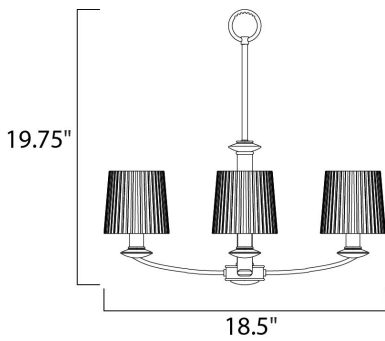

PRODUCT DESCRIPTION

The classic Finesse collection features sweeping oval tube arms that transition to sculptured fonts. The pleated glass shade in Dusty White or Frost shed a warm diffused light. The body is finished in Satin Nickel or Oil Rubbed Bronze.

MEASUREMENTS

DIMENSION : 18.5" L x 18.5" W x 19.75" H
 HANGING WEIGHT : 8.75 lb

LAMPING

INPUT VOLTAGE : 120V
 BULB : 3 x 60W Incandescent E12 Candelabra , 180W Total
 BULB INCLUDED : (Not Included)
 DIMMABLE : Yes

FINISHES OPTION

-  Oil Rubbed Bronze
-  Satin Nickel

GLASS

Frosted FT

MATERIAL

Steel

RATINGS

cULus
 Dry Location