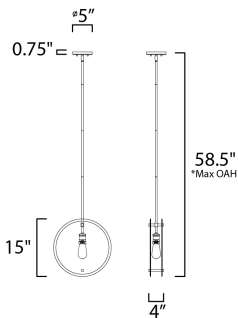

PRODUCT DESCRIPTION

Round Clear beveled edge glass panels are suspended from frames of Polished Chrome for crisp and clean look. Simple, yet elegant, this collection delivers a quiet sophistication for everyday living.

*max overall height

MEASUREMENTS

- DIMENSION : 15" L x 4" W x 15" H
- MAX OAH : 58.5" OAH
- CANOPY : 5" W x 0.75" H x 5" L
- HANGING WEIGHT : 7.1 lb

LAMPING

- INPUT VOLTAGE : 120V
- BULB : 1 x 100W Incandescent E26 Medium , 100W Total
- BULB INCLUDED : (Not Included)
- DIMMABLE : Y