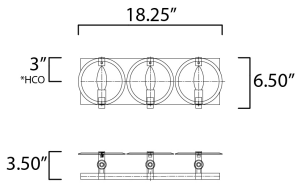

PRODUCT DESCRIPTION

Round Clear beveled edge glass panels are suspended from frames of Polished Chrome for crisp and clean look. Simple, yet elegant, this collection delivers a quiet sophistication for everyday living.

MEASUREMENTS

DIMENSION : 18.25" W x 6.5" H x 3.5" Ext
MAX OAH : 17.7" W x 6.4" H
HANGING WEIGHT : 4.62 lb

LAMPING

INPUT VOLTAGE : 120V
BULB : 3 x 60W Incandescent E12 G16.5 , 180W Total
BULB INCLUDED : (Not Included)
DIMMABLE : Y
LIGHTING_DIRECTION : Up

FINISHES OPTION

Polished Chrome

GLASS

Clear CL

MATERIAL

Steel, Glass

RATINGS

cULus
Damp Location
ADA

ADDITIONAL

INSTALL UP/DOWN: Up
OPERATING TEMPERATURE:
-20°C (-4°F), 40°C (104°F)

Always consult a qualified electrician before installing any lighting product.