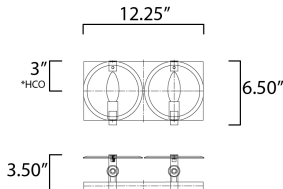

PRODUCT DESCRIPTION

Round Clear beveled edge glass panels are suspended from frames of Polished Chrome for crisp and clean look. Simple, yet elegant, this collection delivers a quiet sophistication for everyday living.

MEASUREMENTS

DIMENSION : 12.25" W x 6.5" H x 3.5" Ext
MAX OAH : 12" W x 6.4" H
HANGING WEIGHT : 3.08 lb

LAMPING

INPUT VOLTAGE : 120V
BULB : 2 x 60W Incandescent E12 G16.5 , 120W Total
BULB INCLUDED : (Not Included)
DIMMABLE : Y
LIGHTING_DIRECTION : Up

FINISHES OPTION

Polished Chrome

GLASS

Clear CL

MATERIAL

Steel, Glass

RATINGS

cULus
Damp Location
ADA

ADDITIONAL

INSTALL UP/DOWN: Up
OPERATING TEMPERATURE:
-20°C (-4°F), 40°C (104°F)

Always consult a qualified electrician before installing any lighting product.