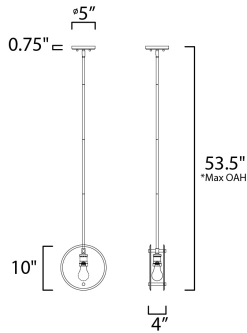

PRODUCT DESCRIPTION

Round Clear beveled edge glass panels are suspended from frames of Polished Chrome for crisp and clean look. Simple, yet elegant, this collection delivers a quiet sophistication for everyday living.

*max overall height

MEASUREMENTS

- DIMENSION : 10" L x 4" W x 10" H
- MAX OAH : 53.5" OAH
- CANOPY : 5" W x 0.75" H x 5" L
- HANGING WEIGHT : 4.62 lb

LAMPING

- INPUT VOLTAGE : 120V
- BULB : 1 x 100W Incandescent E26 Medium , 100W Total
- BULB INCLUDED : (Not Included)
- DIMMABLE : Y