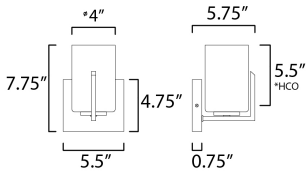

LAMPING

INPUT VOLTAGE : 120V
BULB : 1 x 60W Incandescent E26 Medium , 60W Total
BULB INCLUDED : (Not Included)
DIMMABLE : Triac or ELV
LIGHTING_DIRECTION : Up/Down