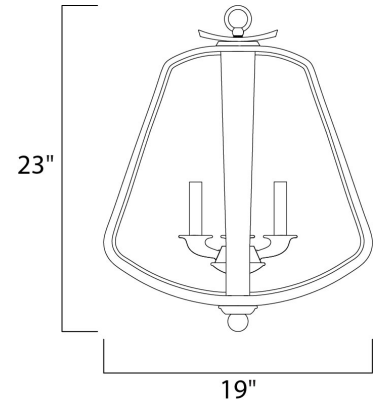

Lighting Your Life Since 1970

Product Specifications - 20923BWIO

Job Name:	Job Type:
Quantity:	Comments:

20923BWIO
Road House 4-Light Chandelier

Finish
Barn Wood/Iron Ore

Glass/Shade

Product Category
Single Pendant

Measurements

Width	19.00"
Height	23.00"
Length	19.00"
Extension	N/A
Back Plate Width	N/A
Back Plate Height	N/A
HCO	N/A
Min Overall Height	26.13"
Max Overall Height	64.13"
Hanging Weight	10.58 lbs
Height Adjustable	N/A
Slope	N/A
Chain Length	36"
Wire Length	120"
Canopy Width	7.50"
Canopy Height	1.38"
Canopy Length	7.50"