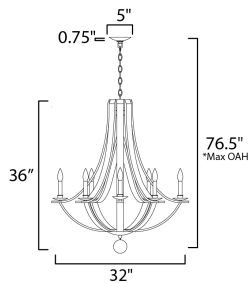

PRODUCT DESCRIPTION

The timeless Empire chandelier shape styled in timeworn, natural finishes uses durable steel in a Driftwood finish that includes a spherical ornament in matching finish. The arms curve steeply, swept lower than the chandelier's center, emphasizing the chandelier's height while mitered angles at its top accentuate the thickness of the barrel-like planks. Exposed candelabra lamps on Anthracite candle covers adding texture and contrast. The result of the organic wood tones reduces the formality of the classical shape making the elegance of this design more inviting.

*max overall height

MEASUREMENTS

- DIMENSION : 32" L x 32" W x 36" H
- MAX OAH : 76.5" OAH
- CANOPY : 5" W x 0.75" H x 5" L
- HANGING WEIGHT : 26.4 lb

LAMPING

- INPUT VOLTAGE : 120V
- BULB : 8 x 60W Incandescent E12 Candelabra , 480W Total
- BULB INCLUDED : (Not Included)
- DIMMABLE : Y