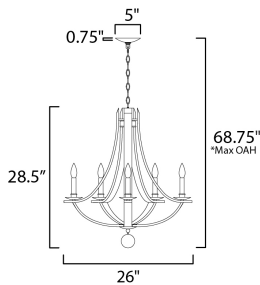

**PRODUCT DESCRIPTION**

The timeless Empire chandelier shape styled in timeworn, natural finishes uses durable steel in a Driftwood finish that includes a spherical ornament in matching finish. The arms curve steeply, swept lower than the chandelier's center, emphasizing the chandelier's height while mitered angles at its top accentuate the thickness of the barrel-like planks. Exposed candelabra lamps on Anthracite candle covers adding texture and contrast. The result of the organic wood tones reduces the formality of the classical shape making the elegance of this design more inviting.

**MEASUREMENTS**

DIMENSION : 26" L x 26" W x 28.5" H  
 MAX OAH : 68.75" OAH  
 CANOPY : 5" W x 0.75" H x 5" L  
 HANGING WEIGHT : 17.16 lb

**LAMPING**

INPUT VOLTAGE : 120V  
 BULB : 5 x 60W Incandescent E12 Candelabra , 300W Total  
 BULB INCLUDED : (Not Included)  
 DIMMABLE : Y