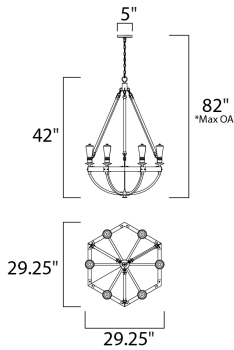

MEASUREMENTS

DIMENSION : 29.25" L x 29.25" W x 42." H
 MAX OAH : 82." OAH x 45." OAH
 CANOPY : 5." W x 0.75" H x 5." L
 HANGING WEIGHT : 14.52 lb

LAMPING

INPUT VOLTAGE : 120V
 LUMENS : 0 Rated
 BULB : 6 x 60W (NOT INCLUDED), 60W Total
 DIMMABLE : Dimmable