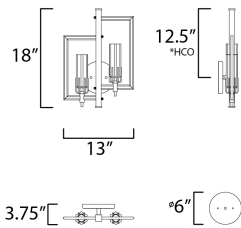

PRODUCT DESCRIPTION

An exquisite collection featuring scalloped cylindrical Clear glass shades on unique metal frames finished in a combination of Black and Antique Brass. The cascading design of the chandeliers can be paired over a dining table or used as an entry fixture.