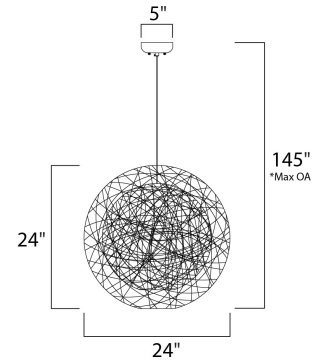

Lighting Your Life Since 1970

Product Specifications - 14407CHWT

Job Name:	Job Type:
Quantity:	Comments:

14407CHWT
Bali 1-Light Chandelier

Finish

Glass/Shade

Product Category
Single Pendant

Lamping

Number of Bulbs	1
Light Type	Incandescent
Bulb Type	MB
Max Bulb Wattage	60
Max Fixture Wattage	60
Rated Life	
Rated Lumens	±0
Color Temp	
Bulb(s)	Not Included
Light Up/Down	N/A
Beam Spread	N/A
CRI	N/A
Photo Cell Included	N/A
Ballast/Driver/Transformer	No
Dimmable	N/A

Measurements

Width	24.00"
Height	24.00"
Length	24.00"
Extension	N/A
Back Plate Width	N/A
Back Plate Height	N/A
HCO	N/A
Min Overall Height	0.00"
Max Overall Height	145.00"
Hanging Weight	4.08 lbs
Height Adjustable	N/A
Slope	120°
Chain Length	N/A
Wire Length	N/A
Canopy Width	5.00"
Canopy Height	1.25"
Canopy Length	5.00"

Shipping

Carton Weight	9.26 lbs
Carton Width	25"
Carton Height	25"
Carton Length	25"
Carton Cubic Feet	8.83
Master Pack	1
Master Pack Weight	N/A
Master Pack Width	N/A
Master Pack Height	N/A
Master Pack Length	N/A
Master Cubic Feet	N/A
UPS Shippable	Yes