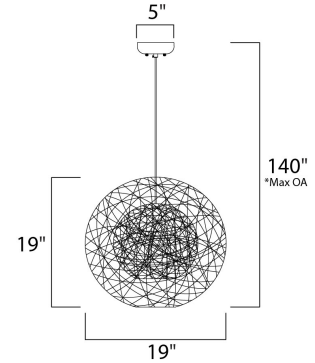

Lighting Your Life Since 1970

Product Specifications - 14405CHWT

Job Name:	Job Type:
Quantity:	Comments:

14405CHWT
Bali 1-Light Chandelier

Finish

Glass/Shade

Product Category
Single Pendant

Lamping

Measurements

Width	19.00"
Height	19.00"
Length	19.00"
Extension	N/A
Back Plate Width	N/A
Back Plate Height	N/A
HCO	N/A
Min Overall Height	0.00"
Max Overall Height	140.00"
Hanging Weight	2.87 lbs
Height Adjustable	N/A
Slope	120°
Chain Length	N/A
Wire Length	120"
Canopy Width	N/A
Canopy Height	N/A
Canopy Length	N/A

Shipping

Carton Weight	6.83 lbs
Carton Width	21"
Carton Height	21"
Carton Length	21"
Carton Cubic Feet	5.26
Master Pack	1
Master Pack Weight	N/A
Master Pack Width	N/A
Master Pack Height	N/A
Master Pack Length	N/A
Master Cubic Feet	N/A
UPS Shippable	Yes