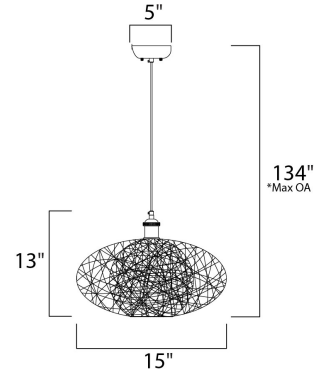

Lighting Your Life Since 1970

Product Specifications - 14404NAWT

Job Name:	Job Type:
Quantity:	Comments:

**14404NAWT**  
Bali 1-Light Chandelier

**Finish**

**Glass/Shade**

**Product Category**  
Single Pendant

**Measurements**

Width	15.00"
Height	13.00"
Length	15.00"
Extension	N/A
Back Plate Width	N/A
Back Plate Height	N/A
HCO	N/A
Min Overall Height	0.00"
Max Overall Height	134.00"
Hanging Weight	2.98 lbs
Height Adjustable	N/A
Slope	120°
Chain Length	N/A
Wire Length	120"
Canopy Width	5.00"
Canopy Height	1.25"
Canopy Length	5.00"

**Shipping**

Carton Weight	6.50 lbs
Carton Width	22"
Carton Height	13"
Carton Length	22"
Carton Cubic Feet	3.55
Master Pack	1
Master Pack Weight	N/A
Master Pack Width	N/A
Master Pack Height	N/A
Master Pack Length	N/A
Master Cubic Feet	N/A
UPS Shippable	Yes