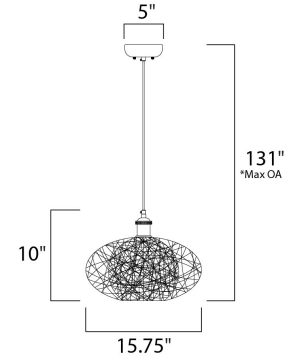

Lighting Your Life Since 1970

Product Specifications - 14402NAWT

Job Name:	Job Type:
Quantity:	Comments:

14402NAWT
Bali 1-Light Chandelier

Finish

Glass/Shade

Product Category
Single Pendant

Lamping

Measurements

Width	15.75"
Height	10.00"
Length	15.75"
Extension	N/A
Back Plate Width	N/A
Back Plate Height	N/A
HCO	N/A
Min Overall Height	0.00"
Max Overall Height	131.00"
Hanging Weight	2.43 lbs
Height Adjustable	N/A
Slope	120°
Chain Length	N/A
Wire Length	120"
Canopy Width	5.00"
Canopy Height	1.25"
Canopy Length	5.00"

Shipping

Carton Weight	4.96 lbs
Carton Width	18"
Carton Height	11"
Carton Length	18"
Carton Cubic Feet	1.93
Master Pack	1
Master Pack Weight	N/A
Master Pack Width	N/A
Master Pack Height	N/A
Master Pack Length	N/A
Master Cubic Feet	N/A
UPS Shippable	Yes