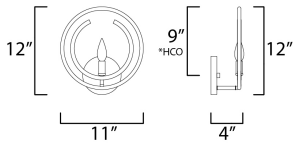

LAMPING

INPUT VOLTAGE : 120V
BULB : 1 x 60W Incandescent E12 Candelabra , 60W Total
BULB INCLUDED : (Not Included)
DIMMABLE : Yes
LIGHTING_DIRECTION : Up