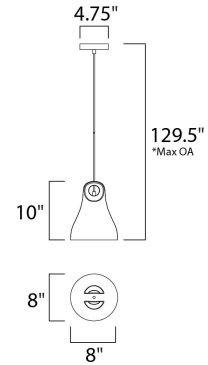

Lighting Your Life Since 1970

Product Specifications - 12398GYPC

Job Name:	Job Type:
Quantity:	Comments:

12398GYPC
Crete 1-Light Pendant

*max overall height

Finish

Polished Chrome

Glass/Shade

Product Category

Single Pendant

Lamping

Number of Bulbs	1
Light Type	LED
Bulb Type	GU10
Max Bulb Wattage	5
Max Fixture Wattage	5
Rated Life	
Rated Lumens	±300
Color Temp	±3,000 K
Bulb(s)	Included
Light Up/Down	N/A
Beam Spread	N/A
CRI	80+
Photo Cell Included	N/A
Ballast/Driver/Transformer	No
Dimmable	LED Dimmer

Measurements

Width	8.00"
Height	10.00"
Length	8.00"
Extension	N/A
Back Plate Width	N/A
Back Plate Height	N/A
HCO	N/A
Min Overall Height	10.79"
Max Overall Height	129.53"
Hanging Weight	4.62 lbs
Height Adjustable	Yes
Slope	N/A
Chain Length	N/A
Wire Length	120"
Canopy Width	4.72"
Canopy Height	0.98"
Canopy Length	4.72"

Shipping

Carton Weight	6.80 lbs
Carton Width	11"
Carton Height	11"
Carton Length	15"
Carton Cubic Feet	1.01
Master Pack	1
Master Pack Weight	N/A
Master Pack Width	N/A
Master Pack Height	N/A
Master Pack Length	N/A
Master Cubic Feet	N/A
UPS Shippable	Yes