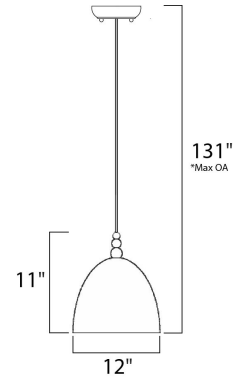

Lighting Your Life Since 1970

Product Specifications - 12397GYPC

Job Name:	Job Type:
Quantity:	Comments:

12397GYPC
Crete 1-Light Pendant

Finish
Polished Chrome

Glass/Shade

Product Category
Single Pendant

Lamping

Measurements

Width	12.00"
Height	11.00"
Length	12.00"
Extension	N/A
Back Plate Width	N/A
Back Plate Height	N/A
HCO	N/A
Min Overall Height	0.00"
Max Overall Height	131.00"
Hanging Weight	10.60 lbs
Height Adjustable	N/A
Slope	120°
Chain Length	N/A
Wire Length	N/A
Canopy Width	N/A
Canopy Height	N/A
Canopy Length	N/A

Shipping

Carton Weight	8.91 lbs
Carton Width	13"
Carton Height	13"
Carton Length	13"
Carton Cubic Feet	1.23
Master Pack	1
Master Pack Weight	N/A
Master Pack Width	N/A
Master Pack Height	N/A
Master Pack Length	N/A
Master Cubic Feet	N/A
UPS Shippable	Yes