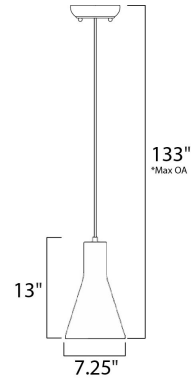

Lighting Your Life Since 1970

Product Specifications - 12394GYPC

Job Name:	Job Type:
Quantity:	Comments:

12394GYPC
Crete 1-Light Pendant

Finish

Polished Chrome

Glass/Shade

Product Category

Single Pendant

Lamping

Number of Bulbs	1
Light Type	LED
Bulb Type	GU10
Max Bulb Wattage	4
Max Fixture Wattage	4
Rated Life	
Rated Lumens	±280
Color Temp	±3,000 K
Bulb(s)	Included
Light Up/Down	N/A
Beam Spread	N/A
CRI	N/A
Photo Cell Included	N/A
Ballast/Driver/Transformer	No
Dimmable	N/A

Measurements

Width	7.25"
Height	13.00"
Length	7.25"
Extension	N/A
Back Plate Width	N/A
Back Plate Height	N/A
HCO	N/A
Min Overall Height	0.00"
Max Overall Height	133.00"
Hanging Weight	6.20 lbs
Height Adjustable	N/A
Slope	120°
Chain Length	N/A
Wire Length	N/A
Canopy Width	N/A
Canopy Height	N/A
Canopy Length	N/A

Shipping

Carton Weight	8.21 lbs
Carton Width	9"
Carton Height	14"
Carton Length	9"
Carton Cubic Feet	0.60
Master Pack	1
Master Pack Weight	N/A
Master Pack Width	N/A
Master Pack Height	N/A
Master Pack Length	N/A
Master Cubic Feet	N/A
UPS Shippable	Yes