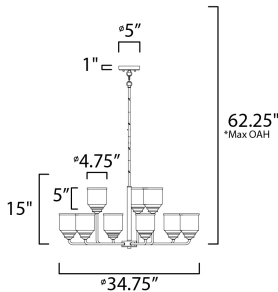

**PRODUCT DESCRIPTION**

A clean and simple frame features arms that gently bend to support Clear Seedy glass. You have a choice of Black for a traditional look or Satin Nickel for more of a transitional appeal. The 3 light version is very versatile for it converts from a semi flush to a hanging chandelier.

\*max overall height

**MEASUREMENTS**

- DIMENSION : 30.75" L x 34.75" W x 15" H
- MAX OAH : 62.25" OAH
- CANOPY : 5" W x 1" H x 5" L
- HANGING WEIGHT : 13.89 lb

**LAMPING**

- INPUT VOLTAGE : 120V
- BULB : 9 x 60W Incandescent E26 Medium , 540W Total
- BULB INCLUDED : (Not Included)
- DIMMABLE : Y