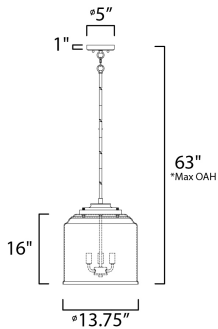

PRODUCT DESCRIPTION

A clean and simple frame features arms that gently bend to support Clear Seedy glass. You have a choice of Black for a traditional look or Satin Nickel for more of a transitional appeal. The 3 light version is very versatile for it converts from a semi flush to a hanging chandelier.

*max overall height

MEASUREMENTS

- DIMENSION : 13.75" L x 13.75" W x 16" H
- MAX OAH : 63" OAH
- CANOPY : 5" W x 1" H x 5" L
- HANGING WEIGHT : 10.58 lb

LAMPING

- INPUT VOLTAGE : 120V
- BULB : 3 x 60W Incandescent E12 Candelabra , 180W Total
- BULB INCLUDED : (Not Included)
- DIMMABLE : Y