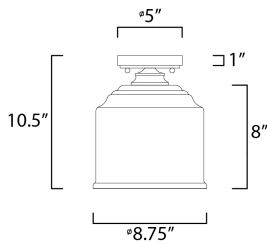

**PRODUCT DESCRIPTION**

A clean and simple frame features arms that gently bend to support Clear Seedy glass. You have a choice of Black for a traditional look or Satin Nickel for more of a transitional appeal. The 3 light version is very versatile for it converts from a semi flush to a hanging chandelier.

**MEASUREMENTS**

DIMENSION : 8.75" L x 8.75" W x 10.5" H  
 CANOPY : 5" W x 1" H x 5" L  
 HANGING WEIGHT : 5.73 lb

**LAMPING**

INPUT VOLTAGE : 120V  
 BULB : 1 x 60W Incandescent E26 Medium , 60W Total  
 BULB INCLUDED : (Not Included)  
 DIMMABLE : Y