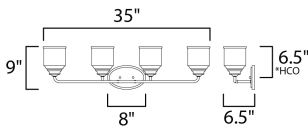

LAMPING

INPUT VOLTAGE : 120V
BULB : 4 x 60W Incandescent E26 Medium , 240W Total
BULB INCLUDED : (Not Included)
DIMMABLE : Y
LIGHTING_DIRECTION : Omni