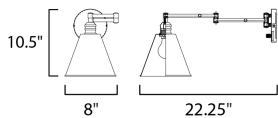

MEASUREMENTS

DIMENSION : 8" W x 10.5" H x 21.5" Ext
 MAX OAH : 5.13" W x 5.13" H
 HANGING WEIGHT : 1.06 lb

LAMPING

INPUT VOLTAGE : 120V
 BULB : 1 x 60W Incandescent E26 Medium , 60W Total
 BULB INCLUDED : (Not Included)
 DIMMABLE : Y
 LIGHTING_DIRECTION : Down