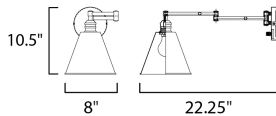

MEASUREMENTS

DIMENSION : 8" W x 10.5" H x 21.5" Ext
 MAX OAH : 5.13" W x 5.13" H
 HANGING WEIGHT : 1.06 lb

LAMPING

INPUT VOLTAGE : 120V
 BULB : 1 x 60W Incandescent E26 Medium , 60W Total
 BULB INCLUDED : (Not Included)
 DIMMABLE : Y
 LIGHTING_DIRECTION : Down