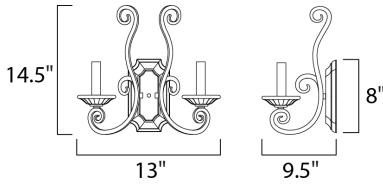

**PRODUCT DESCRIPTION**

This decorative classic in Oil Rubbed Bronze finish is both dramatic and subtle, with or without shades.

**MEASUREMENTS**

DIMENSION : 13" W x 14.5" H x 9.5" Ext  
 MAX OAH : 4.57" W x 8" H  
 HANGING WEIGHT : 4.5 lb