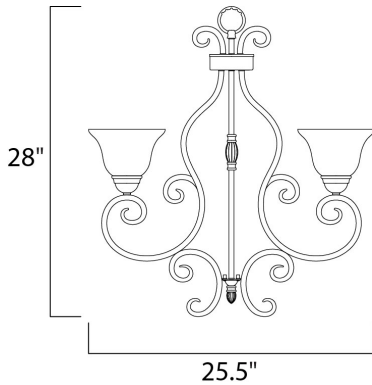

PRODUCT DESCRIPTION

This decorative classic in Oil Rubbed Bronze finish is both dramatic and subtle, with or without shades.

MEASUREMENTS

DIMENSION : 25.5" L x 25.5" W x 28" H
 HANGING WEIGHT : 17.64 lb

LAMPING

INPUT VOLTAGE : 120V
 BULB : 5 x 60W Incandescent E26 Medium , 300W Total
 BULB INCLUDED : (Not Included)
 DIMMABLE : Yes

FINISHES OPTION

 Oil Rubbed Bronze

GLASS

Frosted Ivory Fl

MATERIAL

Steel, Glass

RATINGS