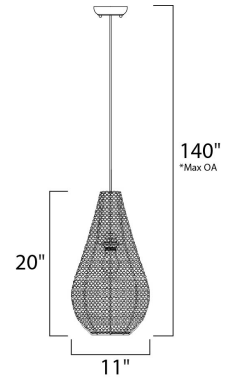

Lighting Your Life Since 1970

Product Specifications - 12198CP

Job Name:	Job Type:
Quantity:	Comments:

**12198CP**  
Twisp 1-Light Pendant

**Finish**  
Copper

**Glass/Shade**

**Product Category**  
Single Pendant

**Measurements**

Width	11.00"
Height	20.00"
Length	11.00"
Extension	N/A
Back Plate Width	N/A
Back Plate Height	N/A
HCO	N/A
Min Overall Height	0.00"
Max Overall Height	140.00"
Hanging Weight	4.14 lbs
Height Adjustable	N/A
Slope	120°
Chain Length	N/A
Wire Length	N/A
Canopy Width	N/A
Canopy Height	N/A
Canopy Length	N/A

**Shipping**

Carton Weight	6.73 lbs
Carton Width	12"
Carton Height	21"
Carton Length	12"
Carton Cubic Feet	1.68
Master Pack	1
Master Pack Weight	N/A
Master Pack Width	N/A
Master Pack Height	N/A
Master Pack Length	N/A
Master Cubic Feet	N/A
UPS Shippable	Yes