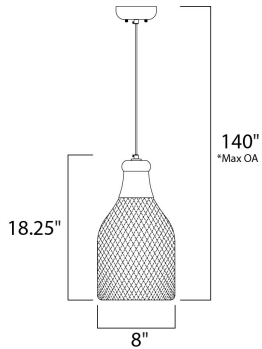

\*max overall height

**MEASUREMENTS**

- DIMENSION : 14" W x 24.5" H
- MAX OAH : 63" OAH
- CANOPY : 5" W x 0.75" H x 5" L
- HANGING WEIGHT : 5.18 lb

**LAMPING**

- INPUT VOLTAGE : 120V
- BULB : 3 x 60W Incandescent E12 Candelabra , 180W Total
- BULB INCLUDED : (Not Included)
- DIMMABLE : Y