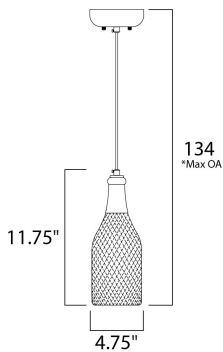

\*max overall height

**MEASUREMENTS**

DIMENSION : 12" W x 16" H x 5.25" Ext  
 MAX OAH : 5" W x 0.75" H  
 HANGING WEIGHT : 1.9 lb

**LAMPING**

INPUT VOLTAGE : 120V  
 BULB : 2 x 60W Incandescent E12 Candelabra , 120W Total  
 BULB INCLUDED : (Not Included)  
 DIMMABLE : Y  
 LIGHTING\_DIRECTION : Omni