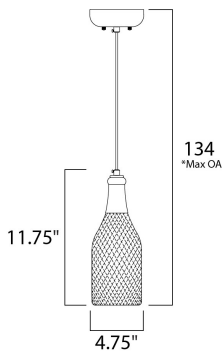

*max overall height

MEASUREMENTS

DIMENSION : 12" W x 16" H x 5.25" Ext
 MAX OAH : 5" W x 0.75" H
 HANGING WEIGHT : 1.9 lb

LAMPING

INPUT VOLTAGE : 120V
 BULB : 2 x 60W Incandescent E12 Candelabra , 120W Total
 BULB INCLUDED : (Not Included)
 DIMMABLE : Y
 LIGHTING_DIRECTION : Omni