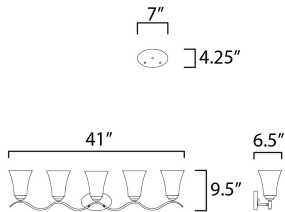

PRODUCT DESCRIPTION

Gently waving arms of Satin Nickel or Oil Rubbed Bronze support tall-profile Frosted glass shades creating a scale normally not found in this category of lighting. The bath vanity may be installed up or down and also includes a Polished Chrome finish.

MEASUREMENTS

DIMENSION : 41" W x 9.5" H x 6.5" Ext
 BACK PLATE : 7" W x 4.25" H x 7.5" HCO
 HANGING WEIGHT : 8.27 lb

LAMPING

INPUT VOLTAGE : 120V
 BULB : 5 x 60W Incandescent E26 Medium , 300W Total
 BULB INCLUDED : (Not Included)
 DIMMABLE : Y
 LIGHTING_DIRECTION : Omni