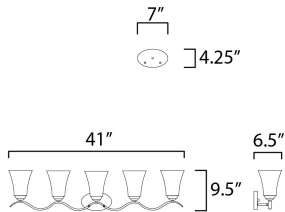

**PRODUCT DESCRIPTION**

Gently waving arms of Satin Nickel or Oil Rubbed Bronze support tall-profile Frosted glass shades creating a scale normally not found in this category of lighting. The bath vanity may be installed up or down and also includes a Polished Chrome finish.

**MEASUREMENTS**

DIMENSION : 41" W x 9.5" H x 6.5" Ext  
 BACK PLATE : 7" W x 4.25" H x 7.5" HCO  
 HANGING WEIGHT : 8.27 lb

**LAMPING**

INPUT VOLTAGE : 120V  
 BULB : 5 x 60W Incandescent E26 Medium , 300W Total  
 BULB INCLUDED : (Not Included)  
 DIMMABLE : Y  
 LIGHTING\_DIRECTION : Omni