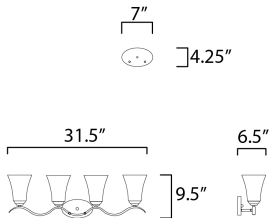

PRODUCT DESCRIPTION

Gently waving arms of Satin Nickel or Oil Rubbed Bronze support tall-profile Frosted glass shades creating a scale normally not found in this category of lighting. The bath vanity may be installed up or down and also includes a Polished Chrome finish.

MEASUREMENTS

DIMENSION : 31.5" W x 9.5" H x 6.5" Ext
 BACK PLATE : 7" W x 4.25" H x 7.5" HCO
 HANGING WEIGHT : 7 lb

LAMPING

INPUT VOLTAGE : 120V
 BULB : 4 x 60W Incandescent E26 Medium , 240W Total
 BULB INCLUDED : (Not Included)
 DIMMABLE : Y
 LIGHTING_DIRECTION : Omni