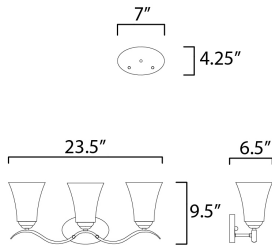

PRODUCT DESCRIPTION

Gently waving arms of Satin Nickel or Oil Rubbed Bronze support tall-profile Frosted glass shades creating a scale normally not found in this category of lighting. The bath vanity may be installed up or down and also includes a Polished Chrome finish.

MEASUREMENTS

DIMENSION : 23.5" W x 9.5" H x 6.5" Ext
 BACK PLATE : 7" W x 4.25" H x 7.5" HCO
 HANGING WEIGHT : 5.32 lb

LAMPING

INPUT VOLTAGE : 120V
 BULB : 3 x 60W Incandescent E26 Medium , 180W Total
 BULB INCLUDED : (Not Included)
 DIMMABLE : Y
 LIGHTING_DIRECTION : Omni