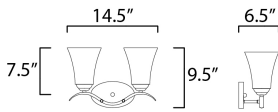

PRODUCT DESCRIPTION

Gently waving arms of Satin Nickel or Oil Rubbed Bronze support tall-profile Frosted glass shades creating a scale normally not found in this category of lighting. The bath vanity may be installed up or down and also includes a Polished Chrome finish.

MEASUREMENTS

DIMENSION : 14.5" W x 9.5" H x 6.5" Ext
 BACK PLATE : 7" W x 4.25" H x 7.5" HCO
 HANGING WEIGHT : 3.7 lb

LAMPING

INPUT VOLTAGE : 120V
 BULB : 2 x 60W Incandescent E26 Medium , 120W Total
 BULB INCLUDED : (Not Included)
 DIMMABLE : Y
 LIGHTING_DIRECTION : Omni