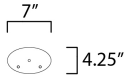

MEASUREMENTS

DIMENSION : 14.5" W x 9.5" H x 6.5" Ext
 BACK PLATE : 7" W x 4.25" H x 7.5" HCO
 HANGING WEIGHT : 3.7 lb

LAMPING

INPUT VOLTAGE : 120V
 BULB : 2 x 60W Incandescent E26 Medium , 120W Total
 BULB INCLUDED : (Not Included)
 DIMMABLE : Y
 LIGHTING_DIRECTION : Omni