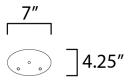

PRODUCT DESCRIPTION

Gently waving arms of Satin Nickel or Oil Rubbed Bronze support tall-profile Frosted glass shades creating a scale normally not found in this category of lighting. The bath vanity may be installed up or down and also includes a Polished Chrome finish.

FINISHES OPTION

- Oil Rubbed Bronze
- Polished Chrome
- Satin Nickel

MEASUREMENTS

DIMENSION : 14.5" W x 9.5" H x 6.5" Ext
BACK PLATE : 7" W x 4.25" H x 7.5" HCO
HANGING WEIGHT : 3.7 lb

LAMPING

INPUT VOLTAGE : 120V
BULB : 2 x 60W Incandescent E26 Medium , 120W Total
BULB INCLUDED : (Not Included)
DIMMABLE : Y
LIGHTING_DIRECTION : Omni

GLASS

Frosted FT

MATERIAL

Steel, Glass

RATINGS

cULus
Damp Location

ADDITIONAL

INSTALL UP/DOWN: Up/Down
OPERATING TEMPERATURE:
-20°C (-4°F), 40°C (104°F)

Always consult a qualified electrician before installing any lighting product.

WESTERN DISTRIBUTION CENTER (HEADQUARTER)
253 NORTH VINELAND AVE | CITY OF INDUSTRY, CA 91746

EASTERN DISTRIBUTION CENTER
4200 SHIRLEY DR. | ATLANTA, GA 30336

P. 626.956.4200 | F. 626.956.4225 | maximlighting.com