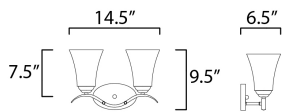

FINISHES OPTION

-  Oil Rubbed Bronze
-  Polished Chrome
-  Satin Nickel

MEASUREMENTS

DIMENSION : 14.5" W x 9.5" H x 6.5" Ext
 BACK PLATE : 7" W x 4.25" H x 7.5" HCO
 HANGING WEIGHT : 3.7 lb

LAMPING

INPUT VOLTAGE : 120V
 BULB : 2 x 60W Incandescent E26 Medium , 120W Total
 BULB INCLUDED : (Not Included)
 DIMMABLE : Y
 LIGHTING_DIRECTION : Omni

GLASS

Frosted FT

MATERIAL

Steel, Glass

RATINGS

cULus
 Damp Location

ADDITIONAL

INSTALL UP/DOWN: Up/Down
 OPERATING TEMPERATURE:
 -20°C (-4°F), 40°C (104°F)