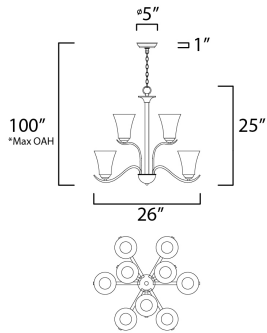

**PRODUCT DESCRIPTION**

Gently waving arms of Satin Nickel or Oil Rubbed Bronze support tall-profile Frosted glass shades creating a scale normally not found in this category of lighting. The bath vanity may be installed up or down and also includes a Polished Chrome finish.

\*max overall height

**MEASUREMENTS**

DIMENSION : 26" L x 26" W x 25" H  
 MAX OAH : 100" OAH  
 CANOPY : 5" W x 1" H x 5" L  
 HANGING WEIGHT : 19.21 lb

**LAMPING**

INPUT VOLTAGE : 120V  
 BULB : 9 x 60W Incandescent E26 Medium , 540W Total  
 BULB INCLUDED : (Not Included)  
 DIMMABLE : Y