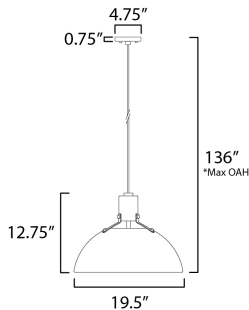

PRODUCT DESCRIPTION

Sockets are suspended above a metal spun dome in your choice of Black or White with Gold accents or Satin Nickel with Black accents. A clean and simple approach to modern or transitional lighting, the opening allows light to shine through the opening atop while providing functional light below. This break in the two parts is supported with straps and decorative rivets in complimentary finishes for a subtly tasteful two-tone finish. A coordinating pin-up wall sconce offers a bedside application to this design with integrated switch on its back plate and two feet of cord cover that can be removed and hardwired per your preference.

FINISHES OPTION

-  Antique Brass / Black
-  Satin Nickel
-  White/Satin Brass

MATERIAL

Steel, Aluminum

RATINGS

Dry Location

ADDITIONAL

OPERATING TEMPERATURE:
-20°C (-4°F), 40°C (104°F)

MEASUREMENTS

- DIMENSION : 19.5" L x 19.5" W x 12.75" H
- MAX OAH : 136" OAH
- HANGING WEIGHT : 3.53 lb

LAMPING

- INPUT VOLTAGE : 120V
- BULB : 1 x 60W Incandescent E26 Medium , 60W Total
- BULB INCLUDED : (Not Included)