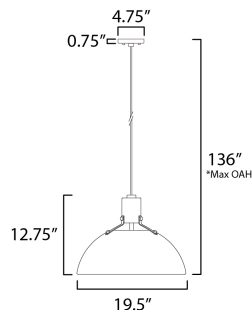

PRODUCT DESCRIPTION

Sockets are suspended above a metal spun dome in your choice of Black or White with Gold accents or Satin Nickel with Black accents. A clean and simple approach to modern or transitional lighting, the opening allows light to shine through the opening atop while providing functional light below. This break in the two parts is supported with straps and decorative rivets in complimentary finishes for a subtly tasteful two-tone finish. A coordinating pin-up wall sconce offers a bedside application to this design with integrated switch on its back plate and two feet of cord cover that can be removed and hardwired per your preference.

MEASUREMENTS

- DIMENSION : 19.5" W x 12.75" H
- MAX OAH : 136" OAH
- CANOPY : 4.75" W x 0.75" H x 4.75" L
- HANGING WEIGHT : 3.53 lb

LAMPING

- INPUT VOLTAGE : 120V
- BULB : 1 x 60W Incandescent E26 Medium , 60W Total
- BULB INCLUDED : (Not Included)
- DIMMABLE : Y