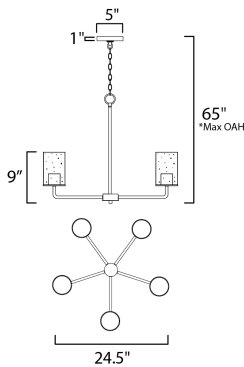

ADDITIONAL

OPERATING TEMPERATURE:
-20°C (-4°F), 40°C (104°F)

MEASUREMENTS

- DIMENSION : 24.5" W x 9" H
- MAX OAH : 65" OAH
- CANOPY : 5" W x 1" H x 5" L
- HANGING WEIGHT : 9.26 lb

LAMPING

- INPUT VOLTAGE : 120V
- BULB : 5 x 60W Incandescent E26 Medium , 300W Total
- BULB INCLUDED : (Not Included)