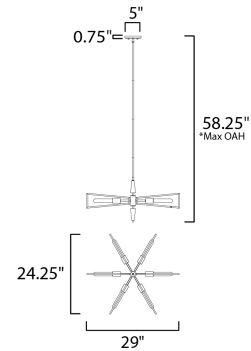

FINISHES OPTION

 Black / Satin Brass

MATERIAL

Steel

RATINGS

cETLus
Dry Location

ADDITIONAL

SLOPE: 90
OPERATING TEMPERATURE:
-20°C (-4°F), 40°C (104°F)

MEASUREMENTS

DIMENSION : 29" L x 29" W x 24.25" H
MAX OAH : 16.25" OAH
CANOPY : 5" W x 0.75" H x 5" L
HANGING WEIGHT : 2.4 lb

LAMPING

INPUT VOLTAGE : 120V
BULB : 6 x 60W Incandescent E26 Medium , 360W Total
BULB INCLUDED : (Not Included)
DIMMABLE : Y