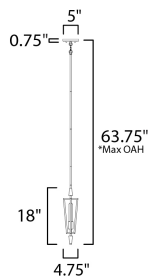

\*max overall height

**MEASUREMENTS**

- DIMENSION : 4.75" L x 4.75" W x 18" H
- MAX OAH : 20" OAH
- CANOPY : 5" W x 0.75" H x 5" L
- HANGING WEIGHT :

**LAMPING**

- INPUT VOLTAGE : 120V
- BULB : 1 x 60W Incandescent E26 Medium , 60W Total
- BULB INCLUDED : (Not Included)
- DIMMABLE : Y