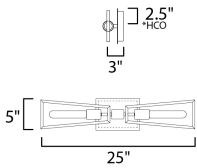

LAMPING

INPUT VOLTAGE : 120V
BULB : 2 x 60W Incandescent E26 Medium , 120W Total
BULB INCLUDED : (Not Included)
DIMMABLE : Y
LIGHTING_DIRECTION : Omni