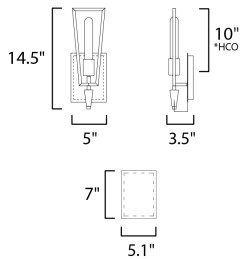

LAMPING

INPUT VOLTAGE : 120V
BULB : 1 x 60W Incandescent E26 Medium , 60W Total
BULB INCLUDED : (Not Included)
DIMMABLE : Y
LIGHTING_DIRECTION : Omni