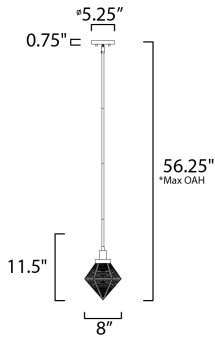

PRODUCT DESCRIPTION

A diamond constructed of brass and aluminum, Adorn reimagines classic Bound Glass fixture by opting for a Black and Burnished Brass finish and distinct Ripple glass panels. The wall mounts are made of brass and aluminum which makes them suitable for outdoors as well as indoors.

*max overall height

MEASUREMENTS

- DIMENSION : 8" L x 8" W x 11.5" H
- MAX OAH : 56.25" OAH
- CANOPY : 5.125" W x 0.75" H x 5.125" L
- HANGING WEIGHT : 3.53 lb

LAMPING

- INPUT VOLTAGE : 120V
- BULB : 1 x 60W Incandescent E26 Medium , 60W Total
- BULB INCLUDED : (Not Included)
- DIMMABLE : Y