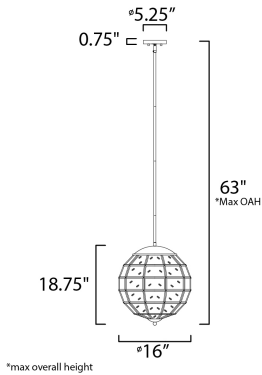

PRODUCT DESCRIPTION

A return of Bound Glass lighting, Heirloom features a classic globe shape with rectilinear clear glass panels finished in two-tone Black and Burnished Brass. The wall mounts are made of brass and aluminum which makes them suitable for outdoors as well as indoors.

FINISHES OPTION

 Black / Burnished Brass

MATERIAL

Brass, Glass, Steel

RATINGS

cULus
Dry Location

ADDITIONAL

SLOPE: 90
OPERATING TEMPERATURE:
-20°C (-4°F), 40°C (104°F)

MEASUREMENTS

DIMENSION : 16" L x 16" W x 18.75" H
 MAX OAH : 63" OAH
 CANOPY : 5.125" W x 0.75" H x 5.125" L
 HANGING WEIGHT : 11.24 lb

LAMPING

INPUT VOLTAGE : 120V
 BULB : 3 x 60W Incandescent E12 Candelabra , 180W Total
 BULB INCLUDED : (Not Included)
 DIMMABLE : Y