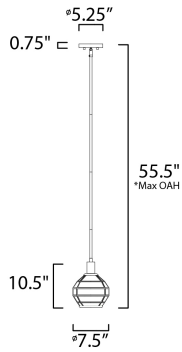

PRODUCT DESCRIPTION

A return of Bound Glass lighting, Heirloom features a classic globe shape with rectilinear clear glass panels finished in two-tone Black and Burnished Brass. The wall mounts are made of brass and aluminum which makes them suitable for outdoors as well as indoors.

*max overall height

MEASUREMENTS

- DIMENSION : 7.5" L x 7.5" W x 10.5" H
- MAX OAH : 55.5" OAH
- CANOPY : 5.125" W x 0.75" H x 5.125" L
- HANGING WEIGHT : 3.75 lb

LAMPING

- INPUT VOLTAGE : 120V
- BULB : 1 x 60W Incandescent E26 Medium , 60W Total
- BULB INCLUDED : (Not Included)
- DIMMABLE : Y