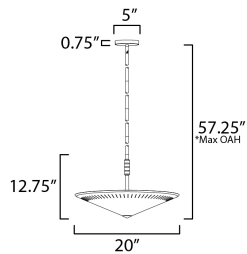

**MEASUREMENTS**

DIMENSION : 20" W x 12.75" H  
 MAX OAH : 57.25" OAH  
 CANOPY : 5" W x 0.75" H  
 HANGING WEIGHT : 10.25 lb

**LAMPING**

INPUT VOLTAGE : 120V  
 BULB : 3 x 60W Incandescent E26 Medium , 180W Total  
 BULB INCLUDED : (Not Included)  
 DIMMABLE :